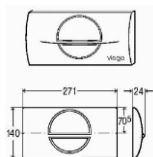

463052	Flush Plate/Plastic /polished white/manual	R	783,48
463076	Flush Plate/plastic/Chrome plated/manual	R	1 704,63
463069	Flush Plate/plastic/dull chrome matt/manual	R	1 685,96
463090	Flush Plate/plastic/Stainless Steel coloured/manual	R	4 160,07