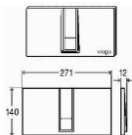

654689	Flush plate/plastic/ polished white/ manual	R	1 311,43
654696	Flush plate/plastic/ chrome plated/ manual	R	1 719,07
654719	Flush plate/plastic /chrome matt/manual	R	1 687,13
654726	Flush plate/plastic/Stainless steel colour/manual	R	4 161,83