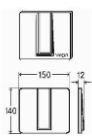

Visign For Life 2 WC Dual Flush

463052	Flush Plate/Plastic /polished white/manual	R	783,48
463076	Flush Plate/plastic/Chrome plated/manual	R	1 704,63
463069	Flush Plate/plastic/dull chrome matt/manual	R	1 685,96
463090	Flush Plate/plastic/Stainless Steel coloured/manual	R	4 160,07

Tel: 011 787 2993
 Fax: 011 781 9635
 Email: sales@harscan.co.za

IMAGE OF PRODUCT	CODE	DESCRIPTION	SIZE	LIST PRICE
------------------	------	-------------	------	------------

Visign For Style 14 Urinal Flush