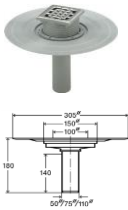

Tel: 011 787 2993
 Fax: 011 781 9635
 Email: sales@harscan.co.za

IMAGE OF PRODUCT	CODE	DESCRIPTION	SIZE	LIST PRICE
------------------	------	-------------	------	------------

VIEGA / ALCA

659288	Circulation Regulating Valve 15MM x 3/4" G-TR	3/4	R	1 881,40
659295	Circulation Regulating Valve 20MM x 1" G-TR	1	R	2 015,57
659257	Circulation Regulating Valve 15MM FOR CRIMPING	15	R	2 225,01

626990	Viega Vertical Full Bore 110mm outlet		R	960,83
--------	---------------------------------------	--	---	--------

Viega Advantix Full Bore, grey and black.
 To: roof and flat surface water drainage. Suitable for bitumen and screed sealing, robust dome shaped entrance filter/excluder, tight push-fit attaching to main unit. Requires 110mm collar to 110mm drainage pipe. Drainage Capacity 4,5 litres per second. Dimensions available with enlarged view

289386	Viega Horizontal Full Bore 75mm outlet		R	800,98
--------	--	--	---	--------

Viega Advantix Full Bore, grey and black.
 To: roof and flat surface water drainage. Suitable for bitumen and screed sealing, robust dome shaped entrance filter/excluder, tight push-fit attaching to main unit with 75mm horizontal outlet. Drainage Capacity 3 litres per second.