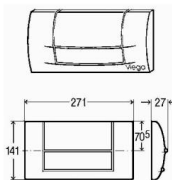

Tel: 011 767 2993
 Fax: 011 781 9635
 Email: sales@harscan.co.za

IMAGE OF PRODUCT	CODE	DESCRIPTION	SIZE	LIST PRICE
	606732	Mono-WC-Cover Block/Plastic/Lemon For wall hung WC in 220mm brick wall	R	3 800,68
	622220	Flush cistern/Plastic/Plain For floor standing WC in 220mm brick wall	R	2 677,72
	648794	MONO-TEC-WC-FRAME/Steel/Galvanized For Wall hung WC in 110mm brick wall	R	5 144,10
	606664	WC-element/Steel / emerald-green for Wall hung WC in dry walling	R	7 968,35
	442439	Construction set/Plastic / black For Urinals with concealed system for mechanical/infrared release	R	2 133,36
	492465	Urinal Trap/plastic	R	598,60
	643096	Installation frame/ plastic for tile level installations of Visign for More WC-actuating panels (NOT suitable for Visign for more 103)	R	2 645,62
	643102	Installation frame/ plastic for tile level installations of Visign for More Urinal-prefabricated sets (NOT suitable for Visign for more 103)	R	2 645,62
	653828	Visign for care flush plate sensitive/ non contact/ plastic/white With: controller; fixing frame & set; power unit 230V Adjustable time intervals: 56h, 84h,168h, 336h,672h Adjustable Flush:3l, 4l, 5l, 6l, 7l, 9l	R	16 776,23

Tel: 011 787 2998
 Fax: 011 781 9635
 Email: sales@harscan.co.za

IMAGE OF PRODUCT	CODE	DESCRIPTION	SIZE	LIST PRICE
------------------	------	-------------	------	------------

463038	Flush Plate/Plastic /polished white/manual	R	783,48
463854	Flush Plate/plastic/Chrome plated/manual	R	1 704,62
463045	Flush Plate/plastic/dull chrome matt/manual	R	1 685,96
463878	Flush Plate/plastic/Stainless Steel coloured/manual	R	4 160,07