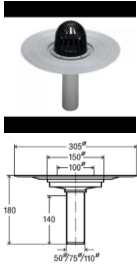

Tel: 011 787 2993
 Fax: 011 781 9635
 Email: sales@harscan.co.za

IMAGE OF PRODUCT	CODE	DESCRIPTION	SIZE	LIST PRICE
------------------	------	-------------	------	------------

VIEGA / ALCA

659288	Circulation Regulating Valve 15MM x 3/4" G-TR	3/4	R	1 881,40
659295	Circulation Regulating Valve 20MM x 1" G-TR	1	R	2 015,57
659257	Circulation Regulating Valve 15MM FOR CRIMPING	15	R	2 225,01

626990	Viega Vertical Full Bore 110mm outlet		R	960,83
--------	---------------------------------------	--	---	--------

Viega Advantix Full Bore, grey and black.
 To: roof and flat surface water drainage. Suitable for bitumen and screed sealing, robust dome shaped entrance filter/excluder, tight push-fit attaching to main unit. Requires 110mm collar to 110mm drainage pipe. Drainage Capacity 4,5 litres per second. Dimensions available with enlarged view

289386	Viega Horizontal Full Bore 75mm outlet		R	800,98
--------	--	--	---	--------

Viega Advantix Full Bore, grey and black.
 To: roof and flat surface water drainage. Suitable for bitumen and screed sealing, robust dome shaped entrance filter/excluder, tight push-fit attaching to main unit with 75mm horizontal outlet. Drainage Capacity 3 litres per second.