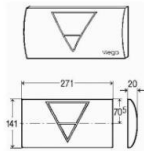

407452	Flush Plate/Plastic /polished white/manual	R	783,48
406912	Flush Plate/plastic/Chrome plated/manual	R	1 616,53
445027	Flush Plate/plastic/Stainless Steel coloured/manual	R	4 094,74
396220	Flush Plate/plastic/dull chrome matt (small push button is chrome plated)/manual	R	1 599,03

Visign For Style 13 WC Dual Flush